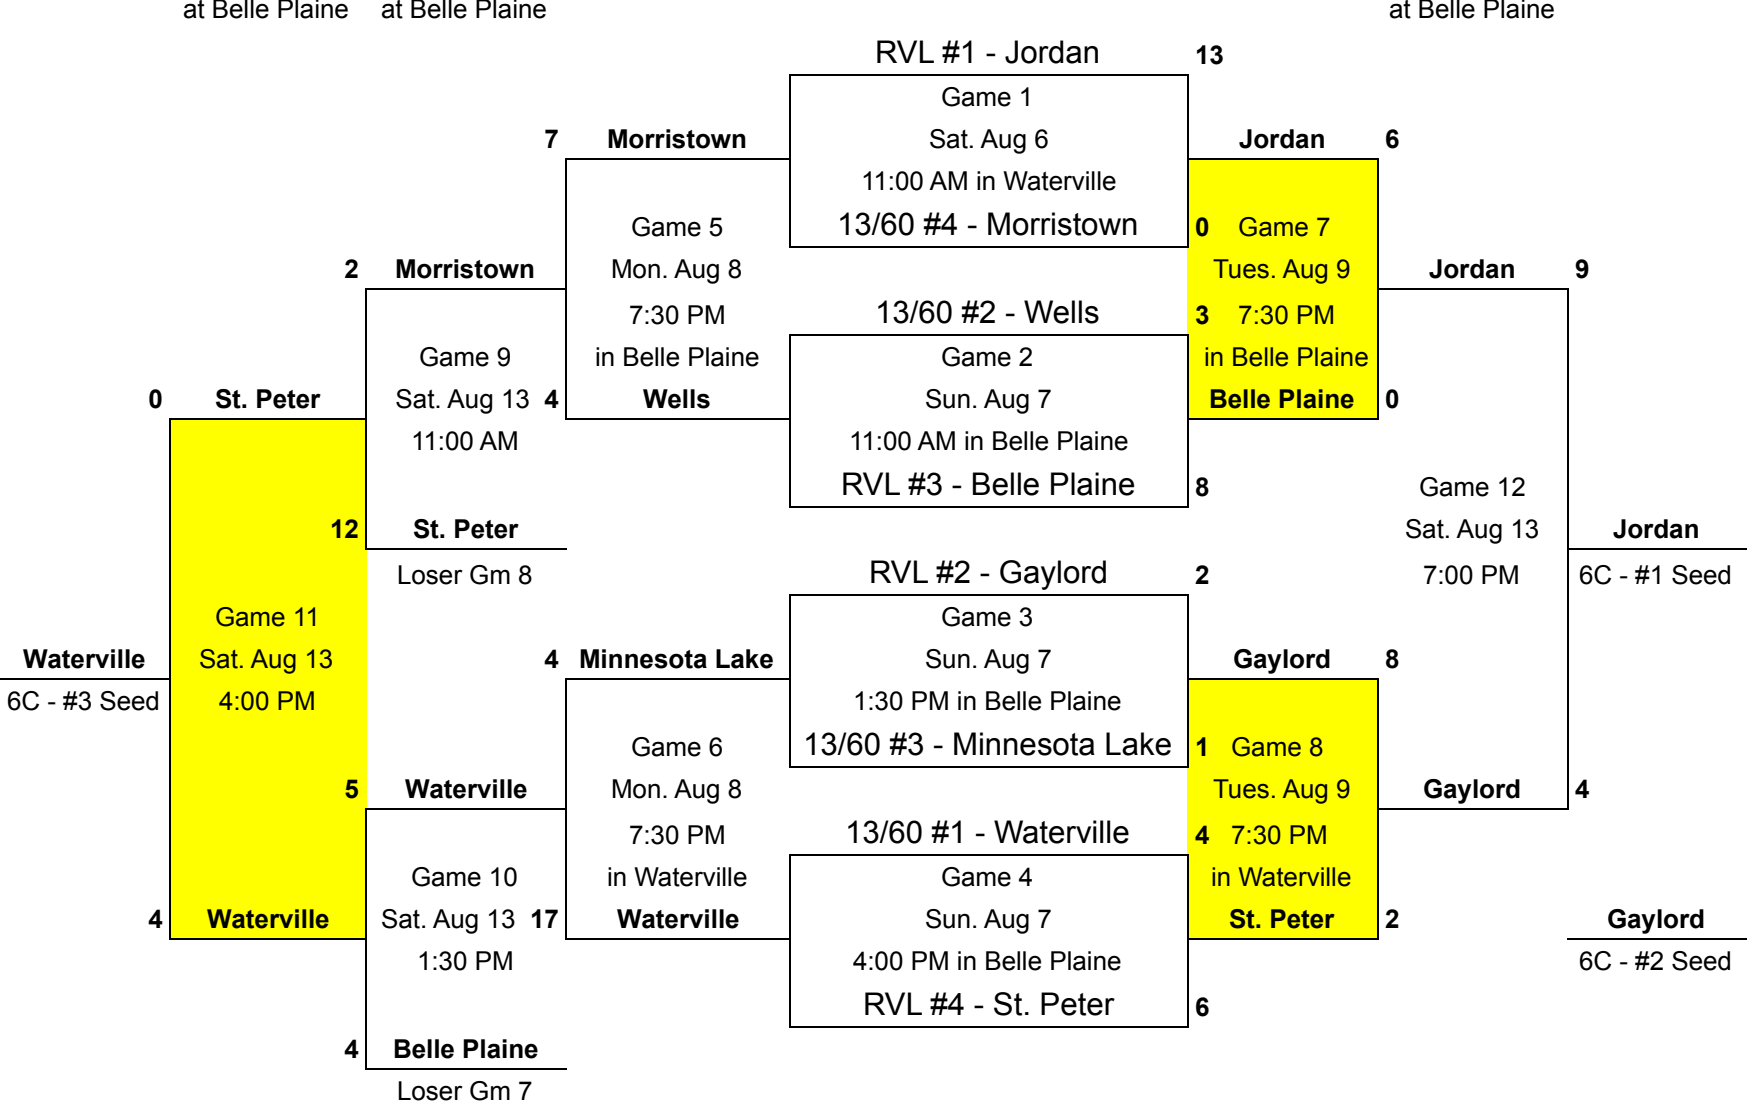

2022 Region 6C Bracket

*High seed is home team throughout: (Tiebreak: 13/60 League: Odds, River Valley League: Evens)