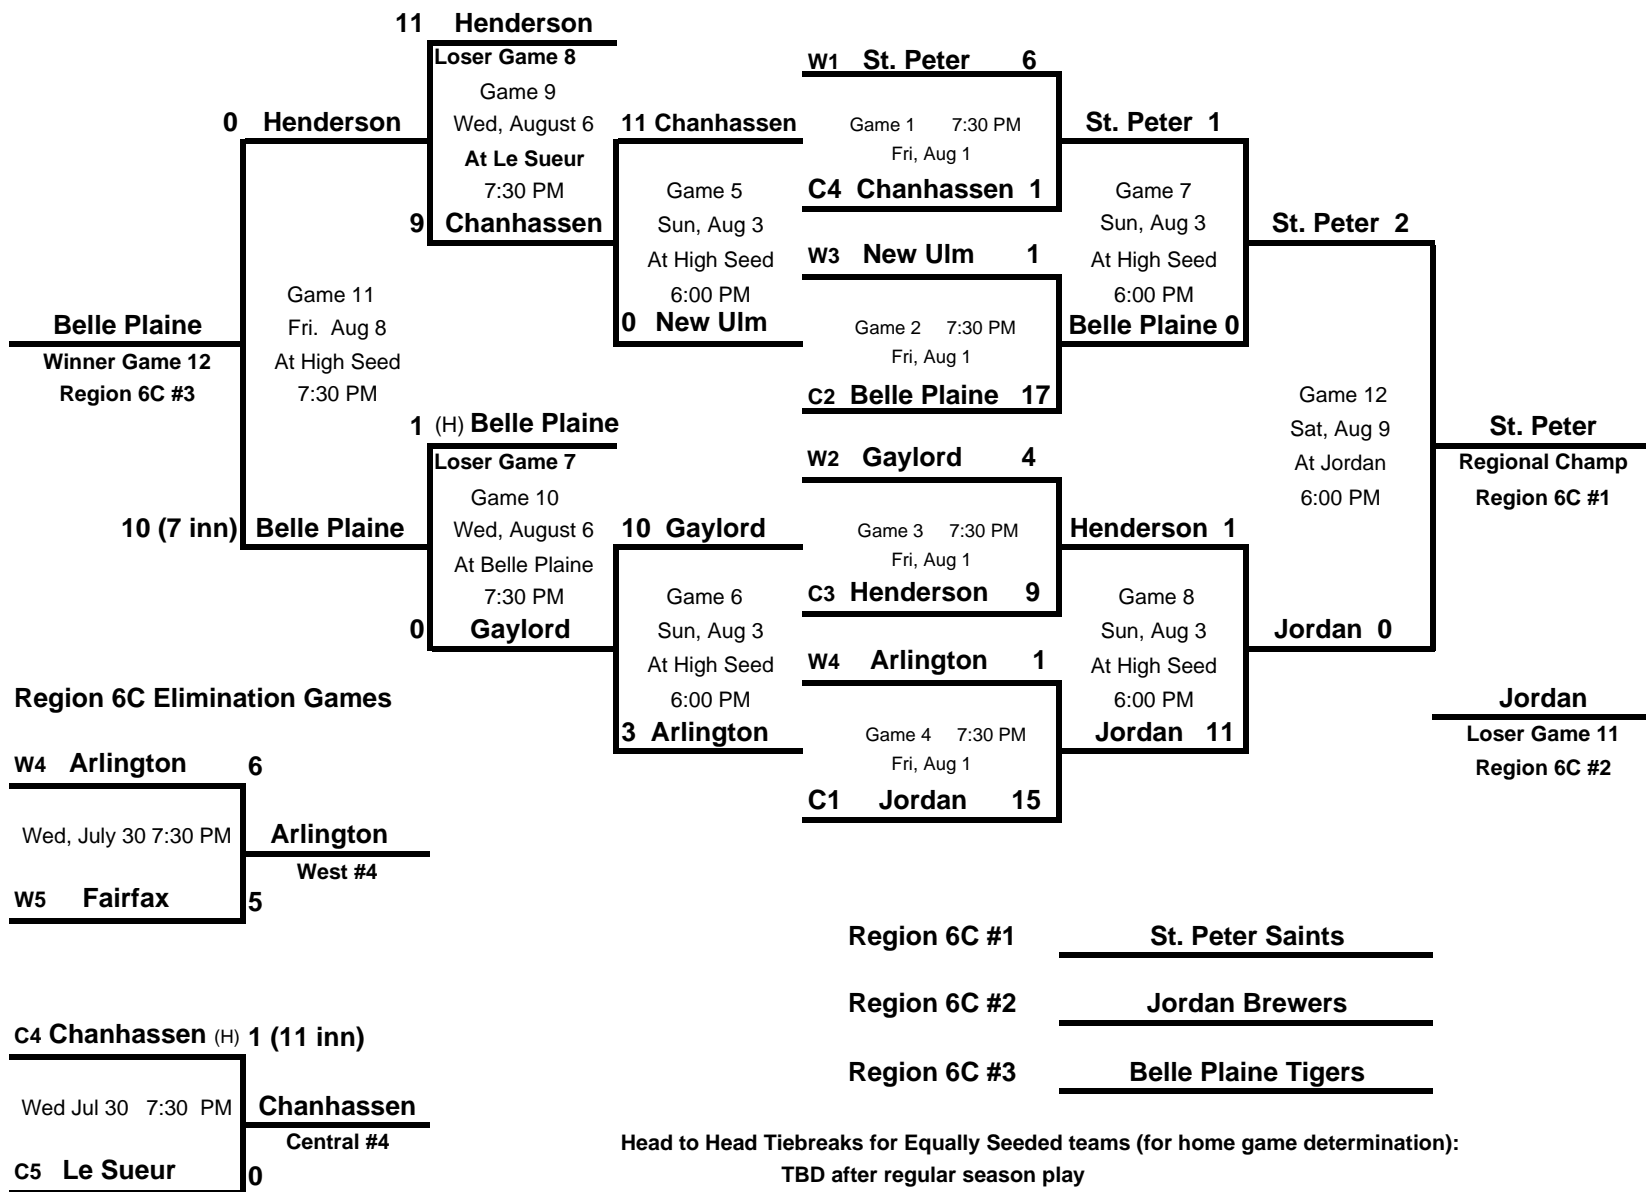

2014 Region 6C Tournament

WEDNESDAY, JULY 30 THRU SATURDAY, AUGUST 9

Divisional seed will determine high seed. If the same divisional seed play each other:

Jordan is higher seed than St. Peter, Belle Plaine over Gaylord, Henderson over New Ulm, Chanhassen over Arlington