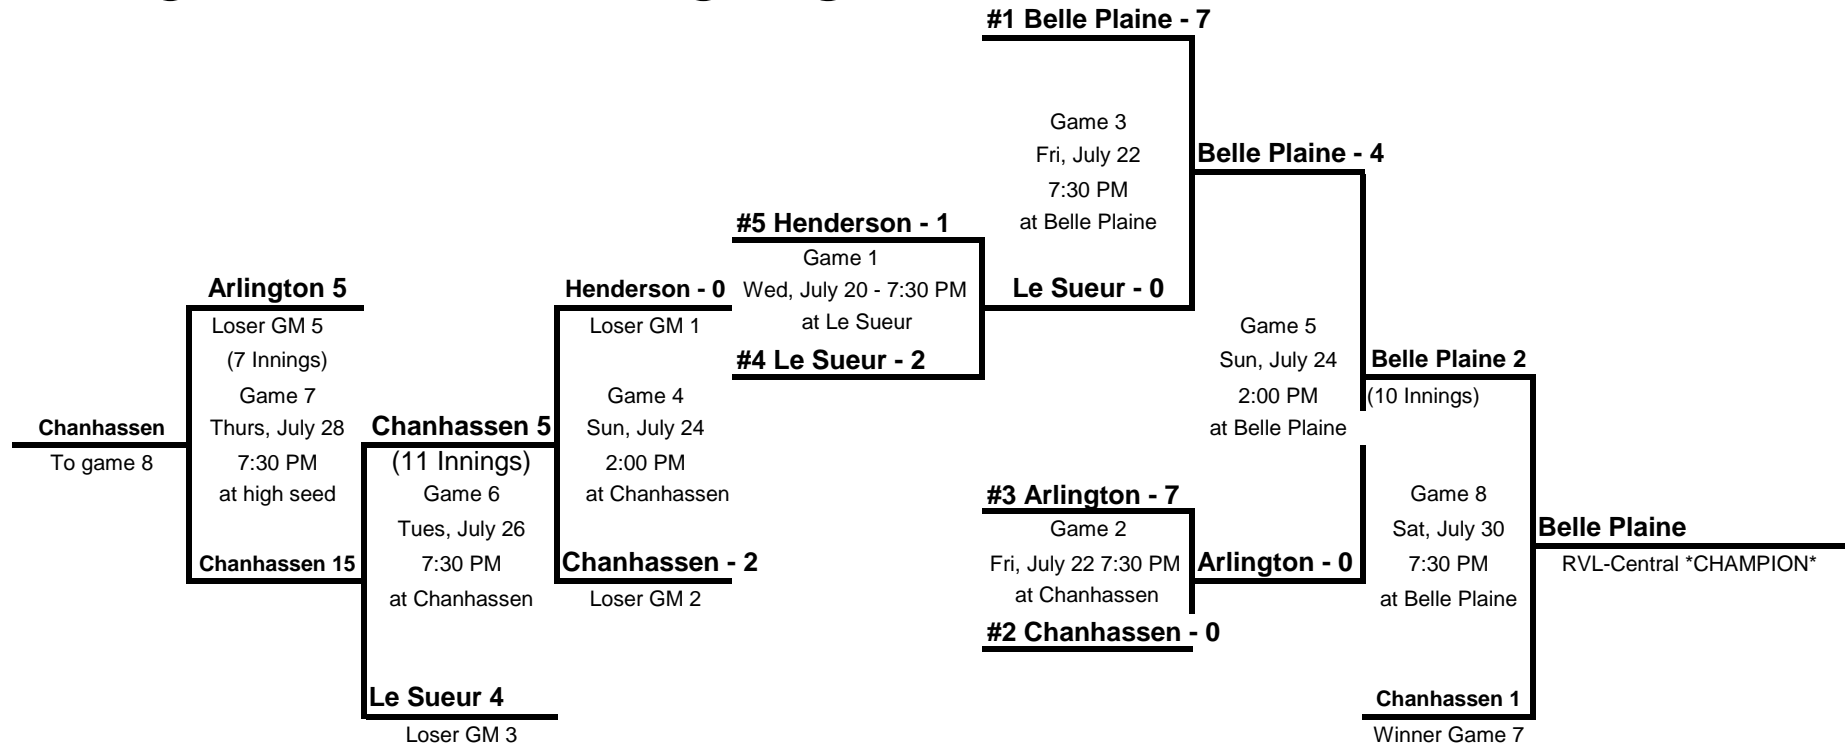

2011 RIVER VALLEY LEAGUE CENTRAL - PLAYOFFS

Teams: Arlington, Belle Plaine, Chanhassen, Henderson, Le Sueur

The Home Team is responsible for scheduling the ball field, confirming umpires, calling in scores and results.

The High Seed is the home team in Games 1 through 7; Game 8 is at the undefeated team.

If Henderson has a home night game, it will be played on another field as Henderson does not have lights. Henderson to arrange.

Rainouts to be made up the following day.

Sunday Championship game is 2:00 if Saturday game is rained out.