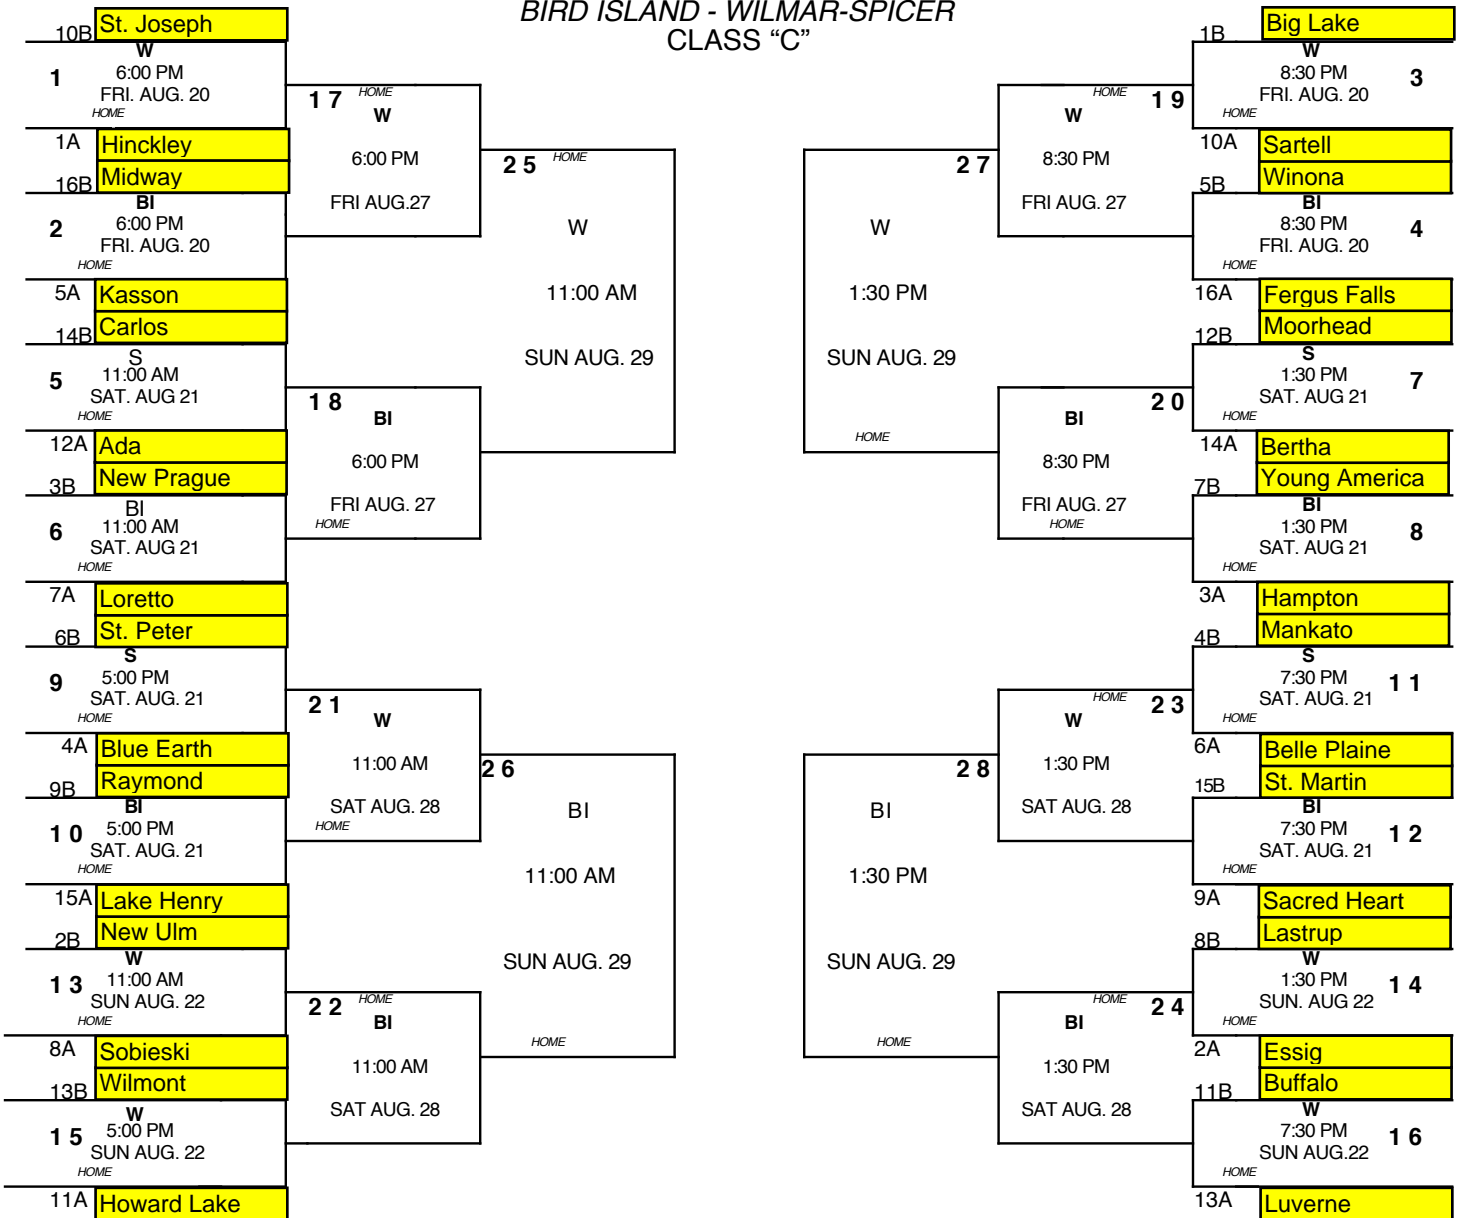

2010 STATE BASEBALL TOURNAMENT

BIRD ISLAND - WILMAR-SPICER CLASS "C"

WINNERS BRACKET

LOSERS BRACKET