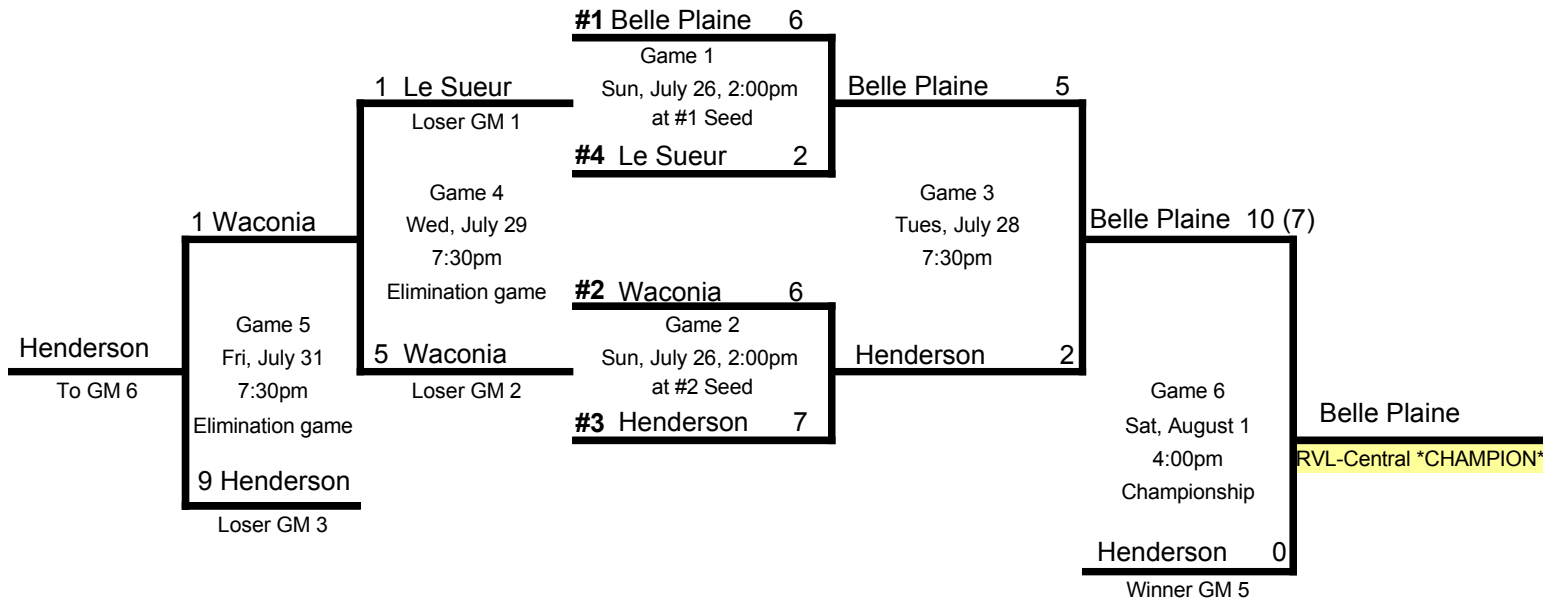

# 2009 RVL-CENTRAL DIVISION LEAGUE PLAYOFFS

**2009 RVL-Central Teams**  
**Belle Plaine, Henderson, Le Sueur, Waconia**  
*Top 2 teams advance to Region 6C.*

The Home Team is responsible for scheduling the ball field, confirming umpires, calling in scores and results.

The High Seed is the home team in Games 1 through 5; Game 6 is at the undefeated team.

If Henderson has a home night game, it will be played on another field as Henderson does not have lights. Henderson to arrange.

Rainouts to be made up the following day.

Sunday Championship game is 2:00 if Saturday game is rained out.