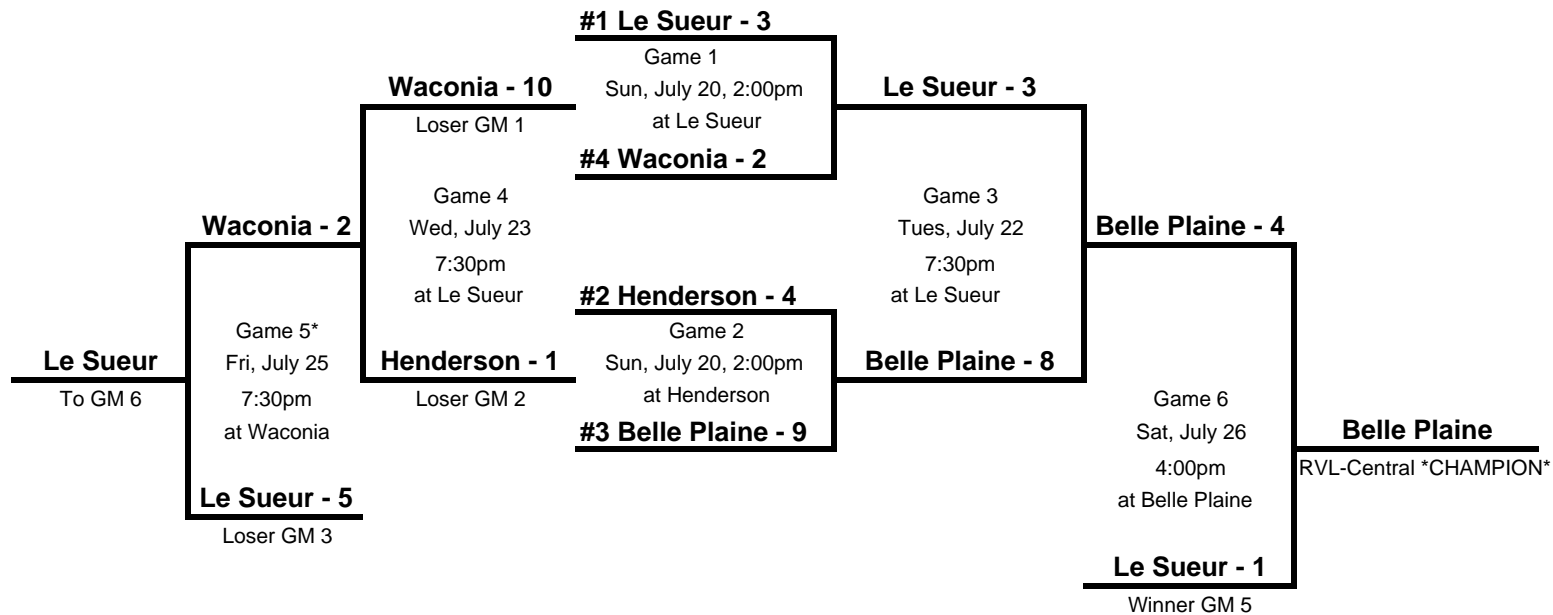

# 2008 RVL-CENTRAL DIVISION LEAGUE PLAYOFFS

2008 RVL-Central Teams  
Belle Plaine, Henderson, Le Sueur, Waconia

The High Seed is the home game in Games 1, 2, 3 and 4. The unbeaten team is home in Game 6.

\*The High Seed is home in Game 5 UNLESS the lower seed has had less home games.

If Henderson has a home night game, it will be played on another field as Henderson does not have lights. Henderson to arrange.

Rainouts to be made up the following day.

Sunday Championship game is 2:00 if Saturday game is rained out.