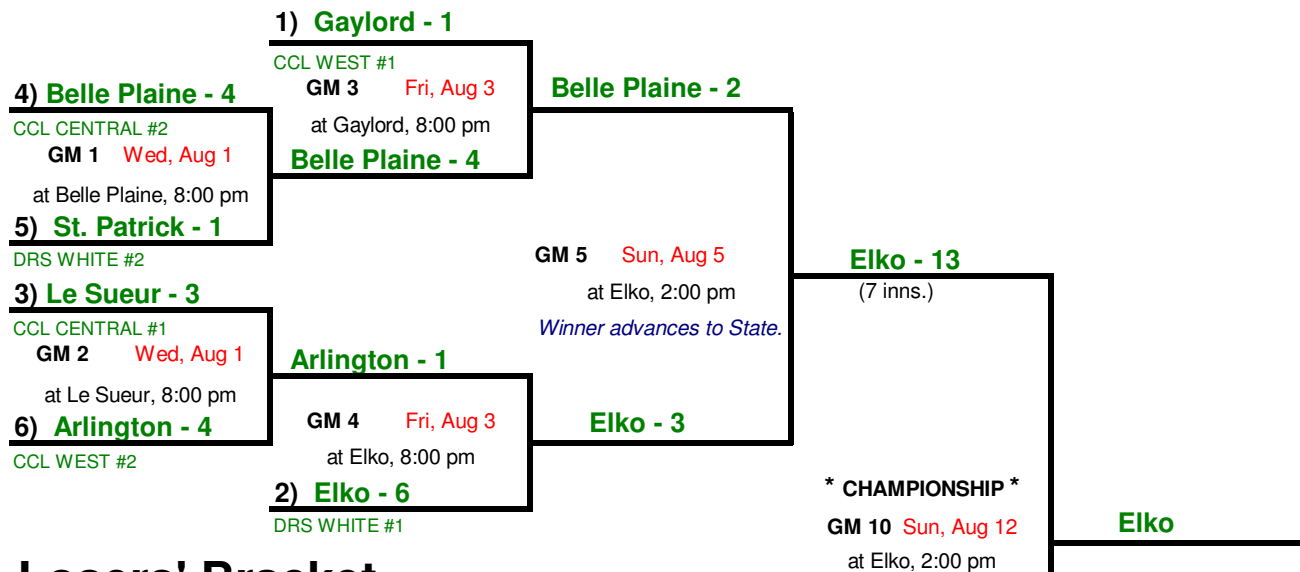

# 2007 Region 6C Playoffs

## Winners' Bracket

## Losers' Bracket

BYE Does not count as hosted game.

High Seed hosts in Losers Bracket, unless other team has fewer home games.

GM 11, if necessary, will be played at same site as GM 10, but GM 10 winner will serve as home team on scoreboard.